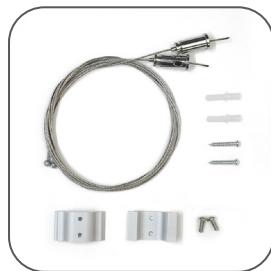

## Features:

1. Model: HL-A024-3
2. Material: AL6063+PC
3. Surface: Anodized/Painting
4. Lighting source width: 14mm
5. Length: 4m/max
6. Installation: For offices, conference rooms, supermarkets, home lighting, etc.

## Accessory:

End cap

Suspended Rope

Connector

Mounting Clip