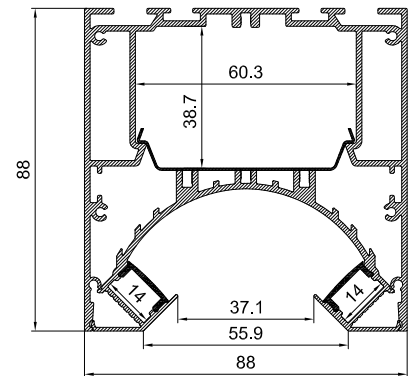

Color 

Unit: mm

## Features:

1. Model: HL-A024-3
2. Material: AL6063+PC
3. Surface: Anodized/Painting
4. Lighting source width: 14mm
5. Length: 4m/max
6. Installation: For offices, conference rooms, supermarkets, home lighting, etc.