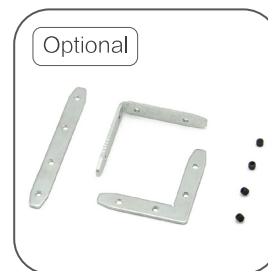

## Features:

1. Model: HL-A024-3
2. Material: AL6063+PC
3. Surface: Anodized/Painting
4. Lighting source width: 14mm
5. Length: 4m/max
6. Installation: For offices, conference rooms, supermarkets, home lighting, etc.

## Accessory:

End cap

Suspended Rope

Connector

Mounting Clip